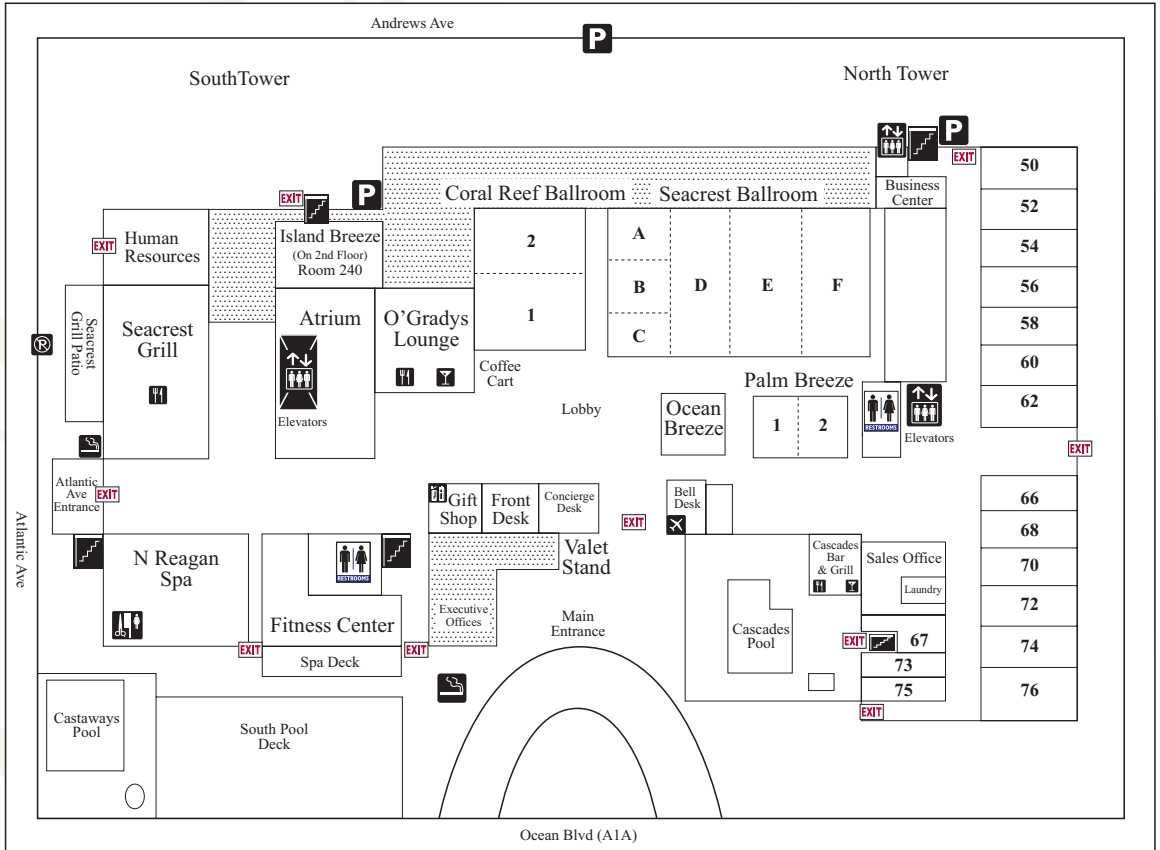

Marriott

DELRAY BEACH

10 North Ocean Boulevard, Delray Beach, Florida 33483

T: 561-274-3200 | F: 561-274-3201 | Sales: 561-274-3210 | Toll-free Reservations: 877-389-0169

DelrayBeachMarriott.com