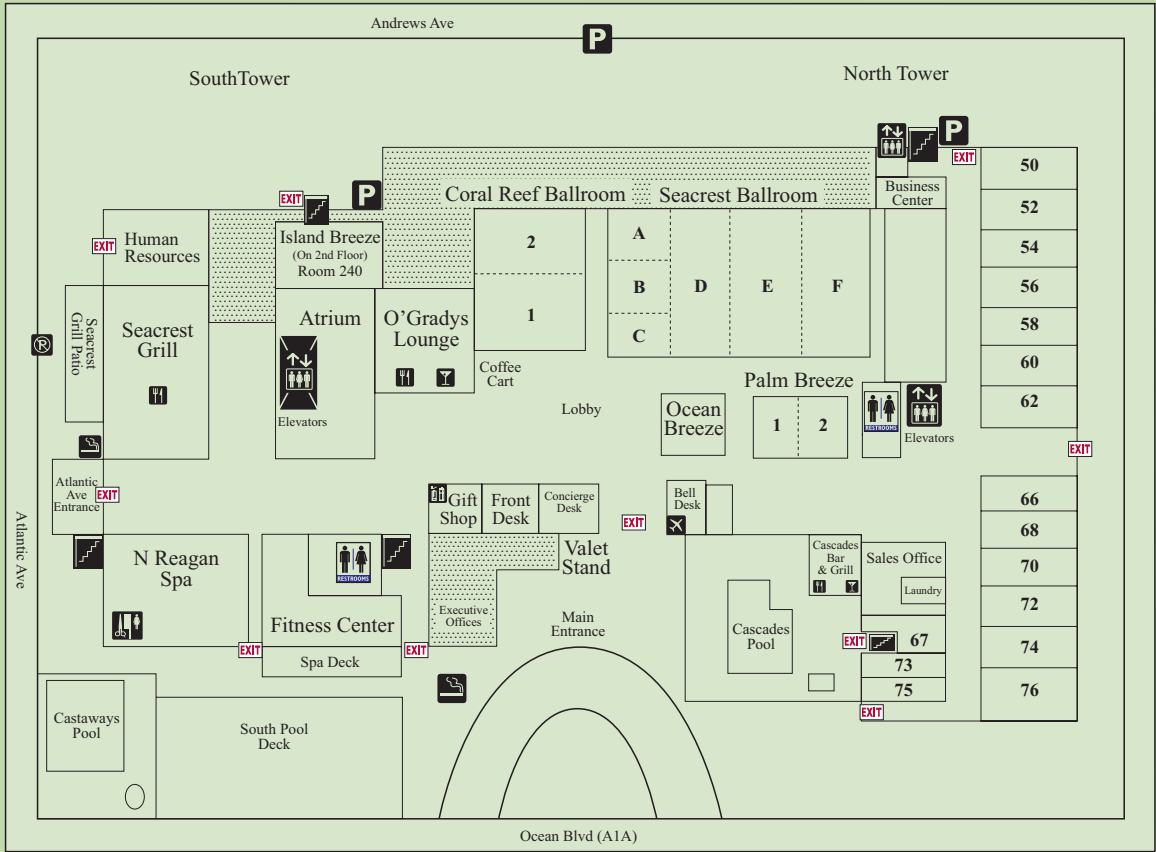

Marriott

DELRAY BEACH

10 North Ocean Boulevard, Delray Beach, Florida 33483

T: 561-274-3200 | F: 561-274-3201 | Sales: 561-274-3210 | Toll-free Reservations: 877-389-0169

DelrayBeachMarriott.com